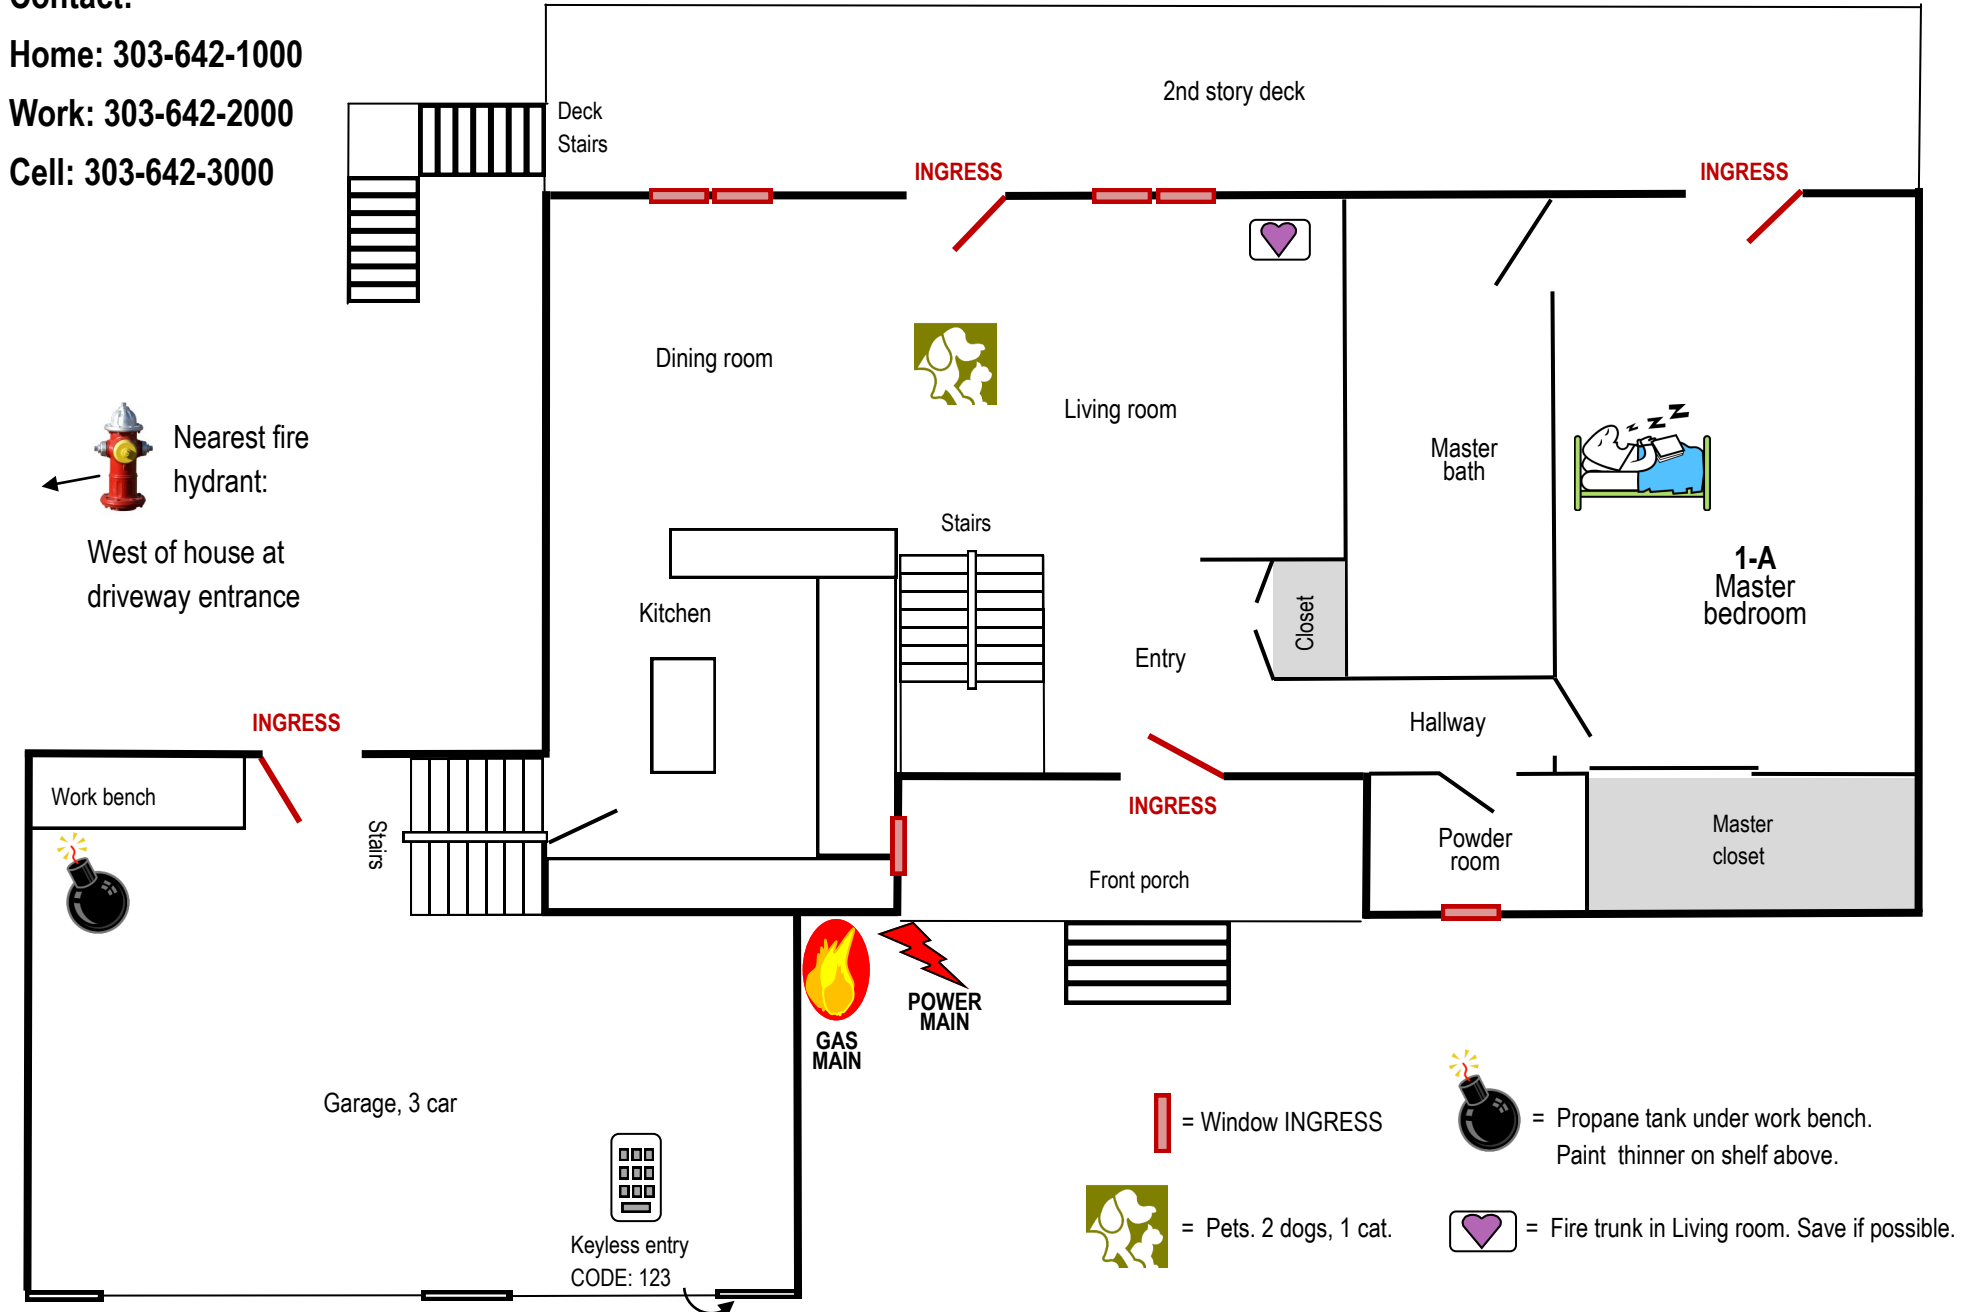

123 Blue Mountain Drive

Adults: John and Mary Smith

Children: Tommy and Annie

Contact:

Home: 303-642-1000

Work: 303-642-2000

Cell: 303-642-3000

Level 1 — Main floor

← Nearest fire hydrant:
West of house at driveway entrance

INGRESS

INGRESS

INGRESS

INGRESS

 **GAS MAIN**
 **POWER MAIN**

 = Window INGRESS

 = Propane tank under work bench. Paint thinner on shelf above.

 = Pets. 2 dogs, 1 cat.

 = Fire trunk in Living room. Save if possible.

Keyless entry
CODE: 123

123 Blue Mountain Drive

Adults: John and Mary Smith

Children: Tommy and Annie

Contact:

Home: 303-642-1000

Work: 303-642-2000

Cell: 303-642-3000

Level B — Basement, walkout